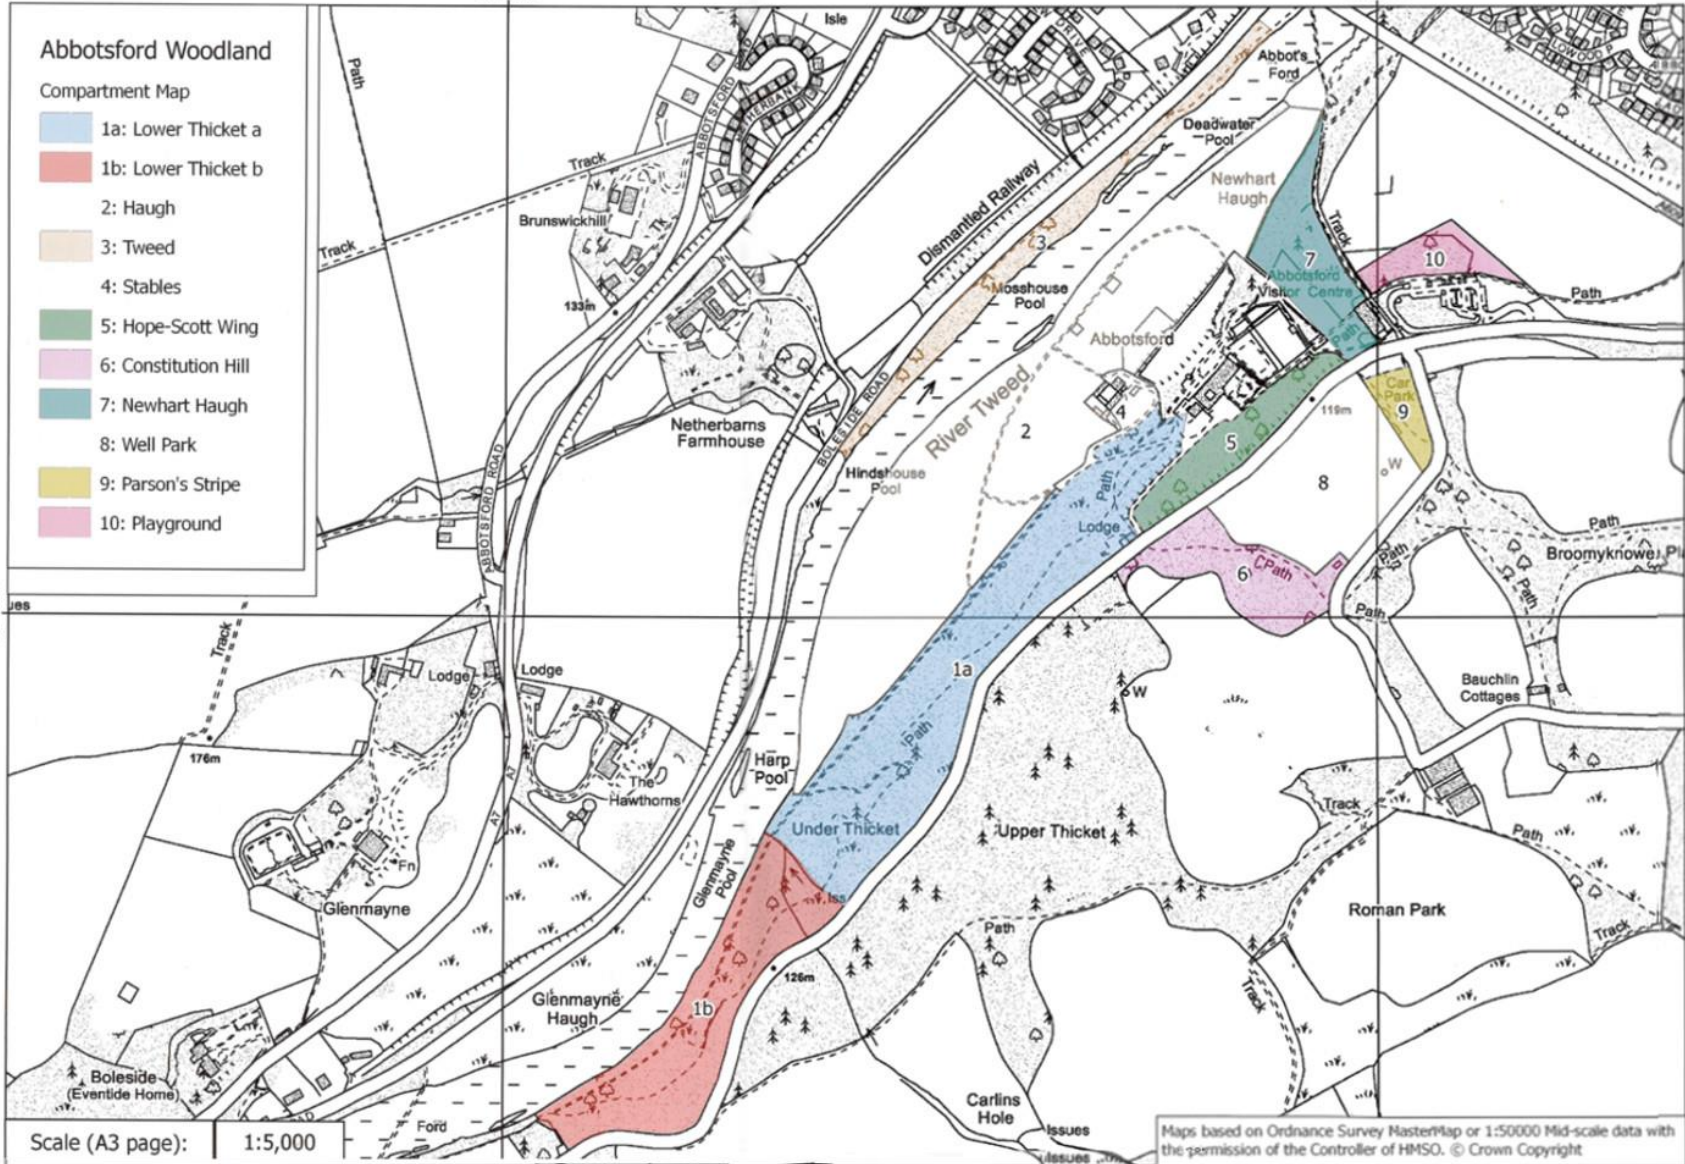

350000

351000

Abbotsford Woodland

Compartment Map

- 1a: Lower Thicket a
- 1b: Lower Thicket b
- 2: Haugh
- 3: Tweed
- 4: Stables
- 5: Hope-Scott Wing
- 6: Constitution Hill
- 7: Newhart Haugh
- 8: Well Park
- 9: Parson's Stripe
- 10: Playground

Scale (A3 page): 1:5,000

Maps based on Ordnance Survey MasterMap or 1:50000 Mid-scale data with the permission of the Controller of HMSO. © Crown Copyright

351000

Abbotsford Woodland
 1:5,000
 Ordnance Survey MasterMap or 1:50000 Mid-scale data with the permission of the Controller of HMSO. © Crown Copyright